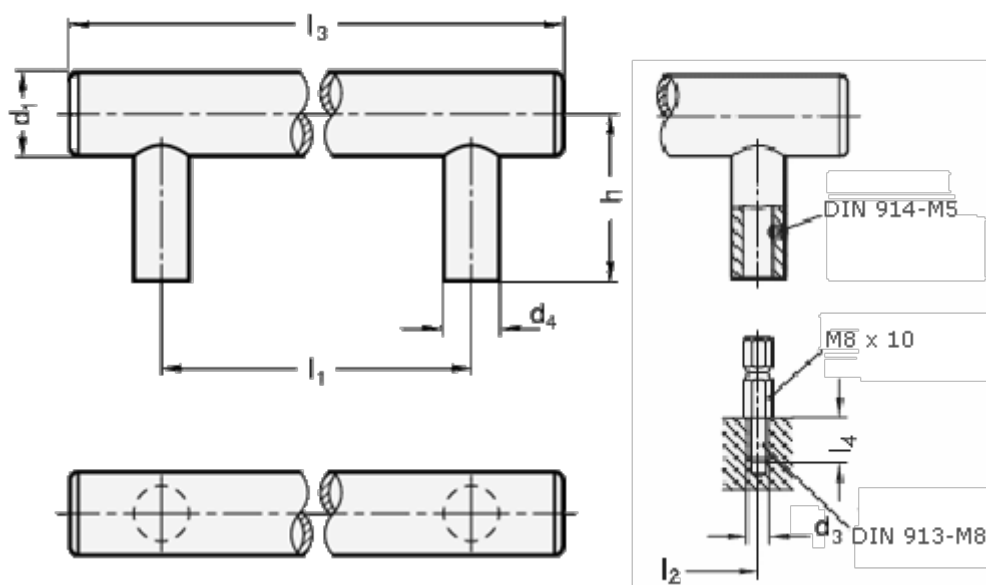

Article number: 20666730M8250K

Description: E+G St. steel tubular handle GN 666.7-30-M8-250-K
K - with plastic cover cap, mountet from the front

Measures

d1 = 30

d3 = M8

d4 = 20

h = 60

l1 +/-0.5 = 250

l2 = 250

l3 = 315

l4 = 15

t min = 15